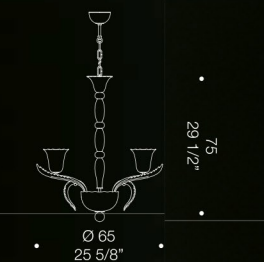

8006 K6
6xMAX 46W E14