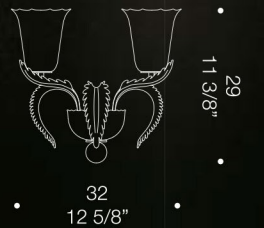

## Proportioned to perfection.

8006 is a compact, elegant chandelier featuring “rigadin” style patterns throughout. This piece does not have arms like a traditional chandelier would, instead, it connects to the cups through a hollow decorative glass leaf, seamlessly combined and proportioned to perfection. A great choice for a tight space in homes or hospitality structures. Also available in a wall lamp configuration, this piece is highly customisable. Diameter 60cm or 65cm.